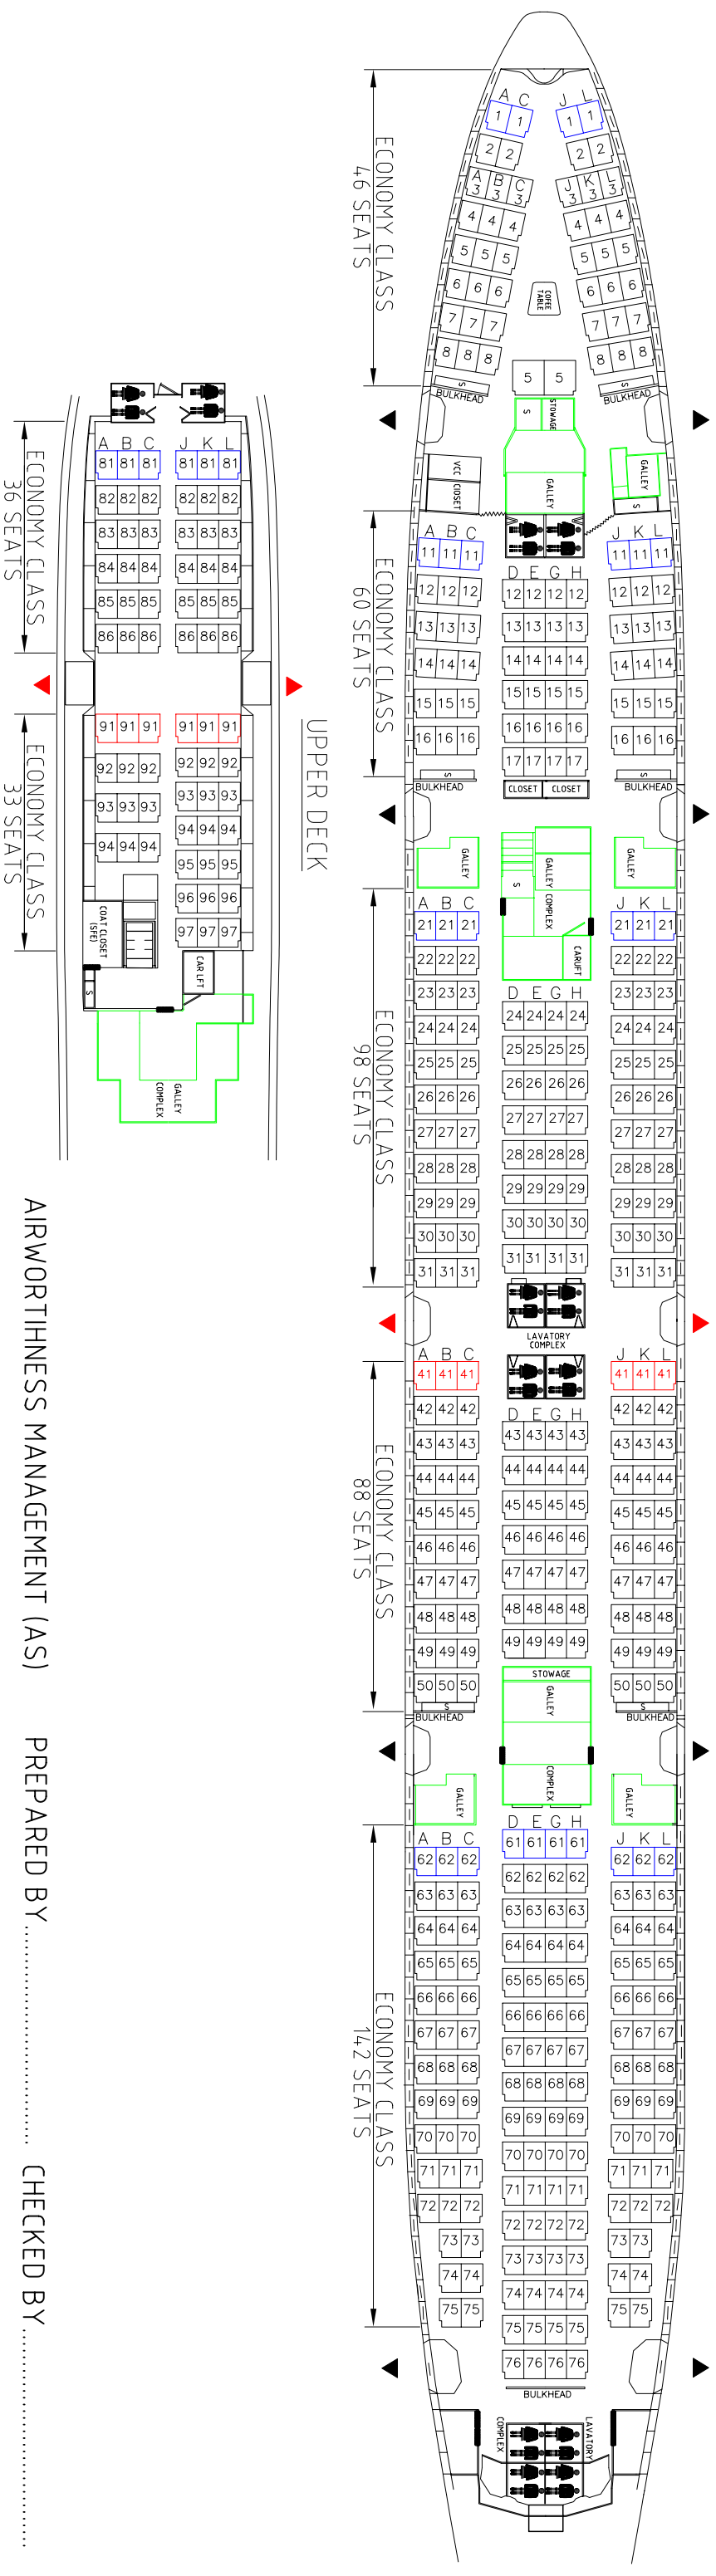

BOEING - 747-300

AP-BFU, BFV, BFW, BFY, BGG

- LAVATORY POSITIONS 
- BULK HEAD SEATS 
- EMERGENCY EXIT ROWS 
- GALLEY POSITIONS 
- EMERGENCY EXIT DOOR 
- EXIT DOOR 

AIRWORTHINESS MANAGEMENT (AS)

PREPARED BY