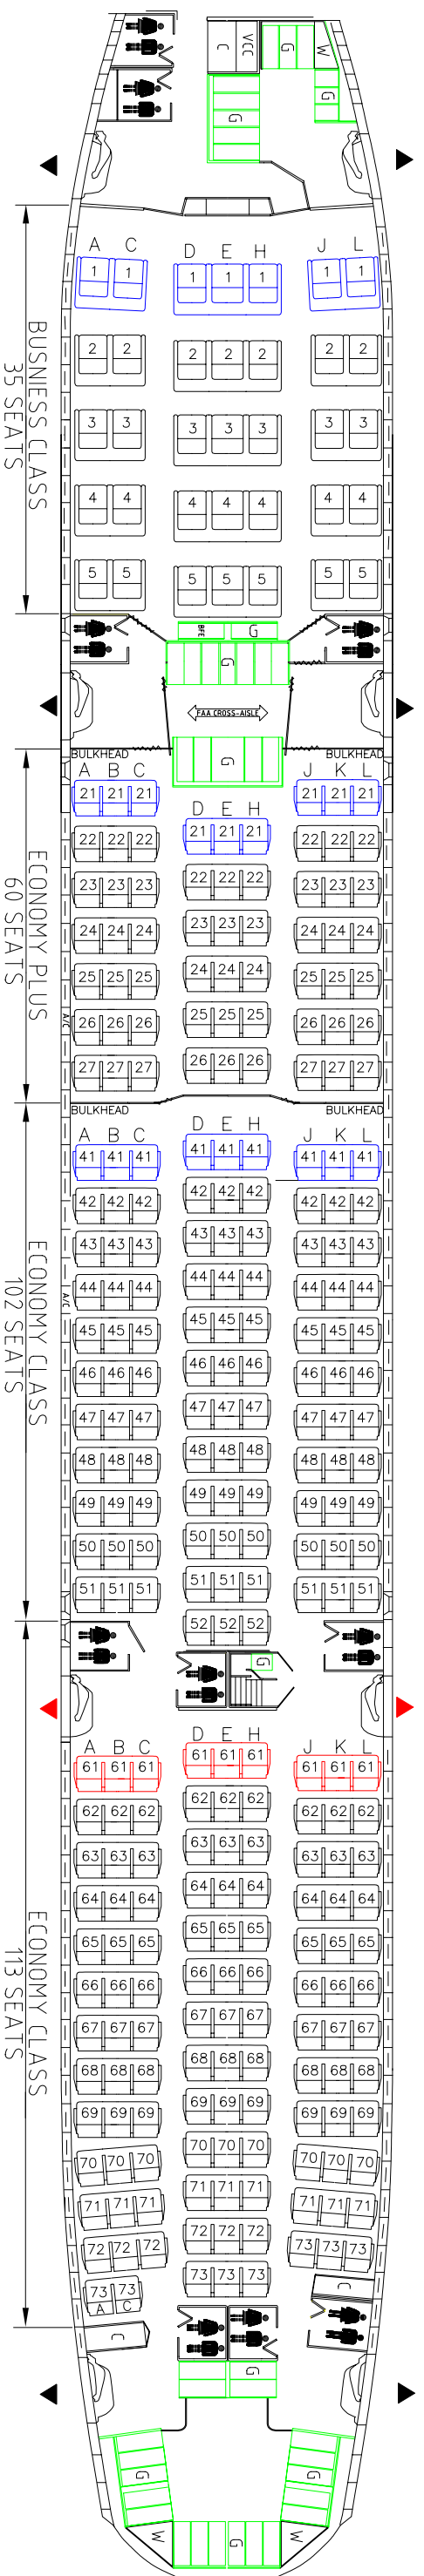

BOEING 777-240 LR

AP-BGY, BGZ

- LAVATORY POSITIONS
- BULK HEAD SEATS
- EMERGENCY EXIT ROWS
- GALLEY POSITIONS
- EMERGENCY EXIT DOOR
- EXIT DOOR

PREPARED BY AIRWORTHINESS MANAGEMENT DRAWING CELL