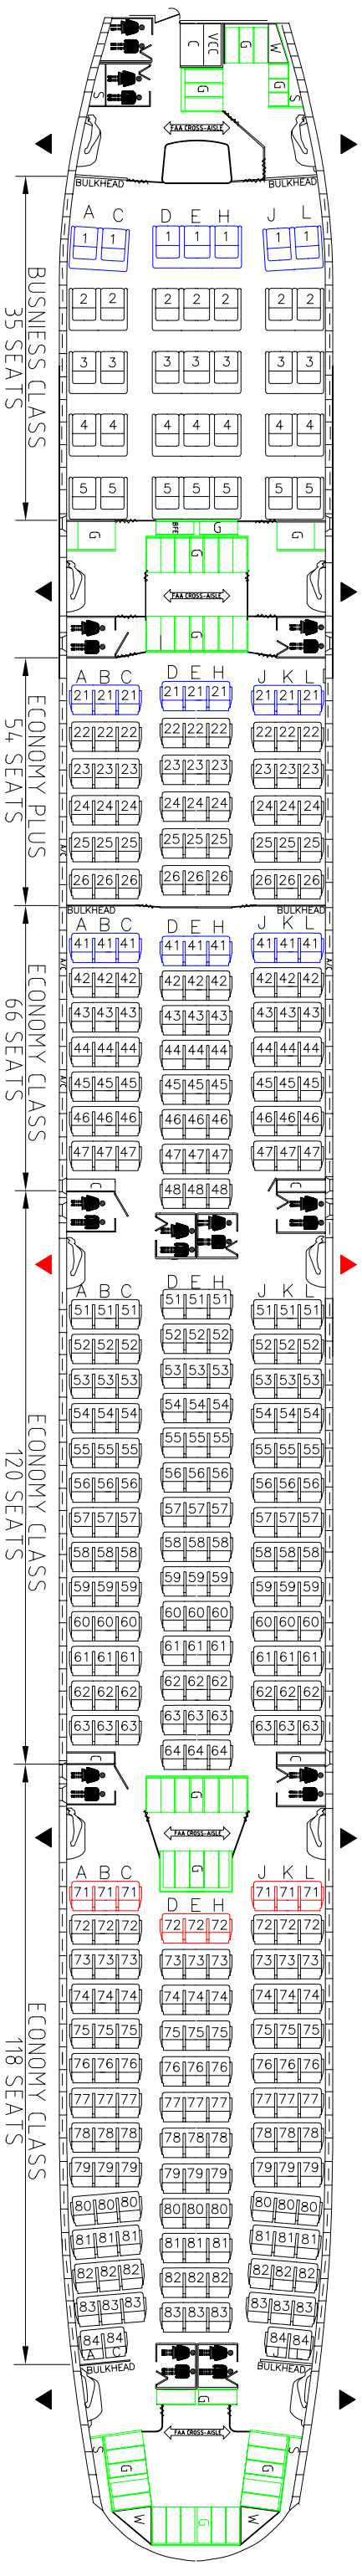

# BOEING 777-340 ER

## AP-BHV, BHW, BID

- LAVATORY POSITIONS
- BULK HEAD SEATS
- EMERGENCY EXIT ROWS
- GALLEY POSITIONS
- EMERGENCY EXIT DOOR
- EXIT DOOR

PREPARED BY AIRWORTHINESS MANAGEMENT DRAWING CELL