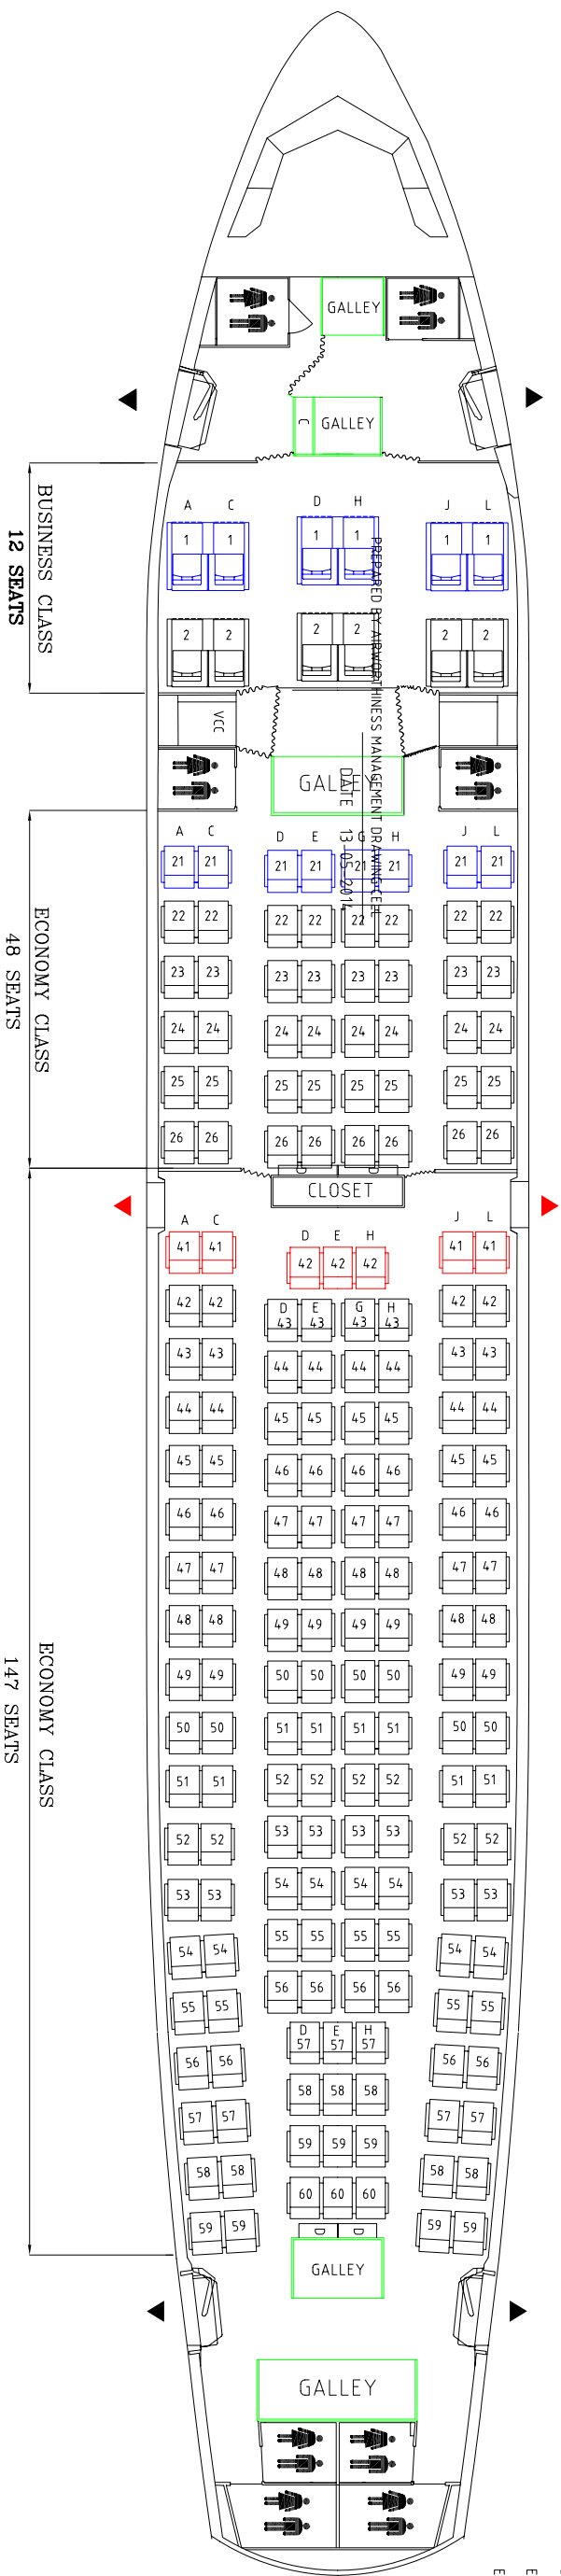

AIRBUS A310-300
AP-BDZ, BEB, BEC, BEG, BEU & BEQ

- LAVATORY POSITIONS 
- BULK HEAD SEATS 
- EMERGENCY EXIT ROWS 
- GALLEY POSITIONS 
- EMERGENCY EXIT DOOR 
- EXIT DOOR 